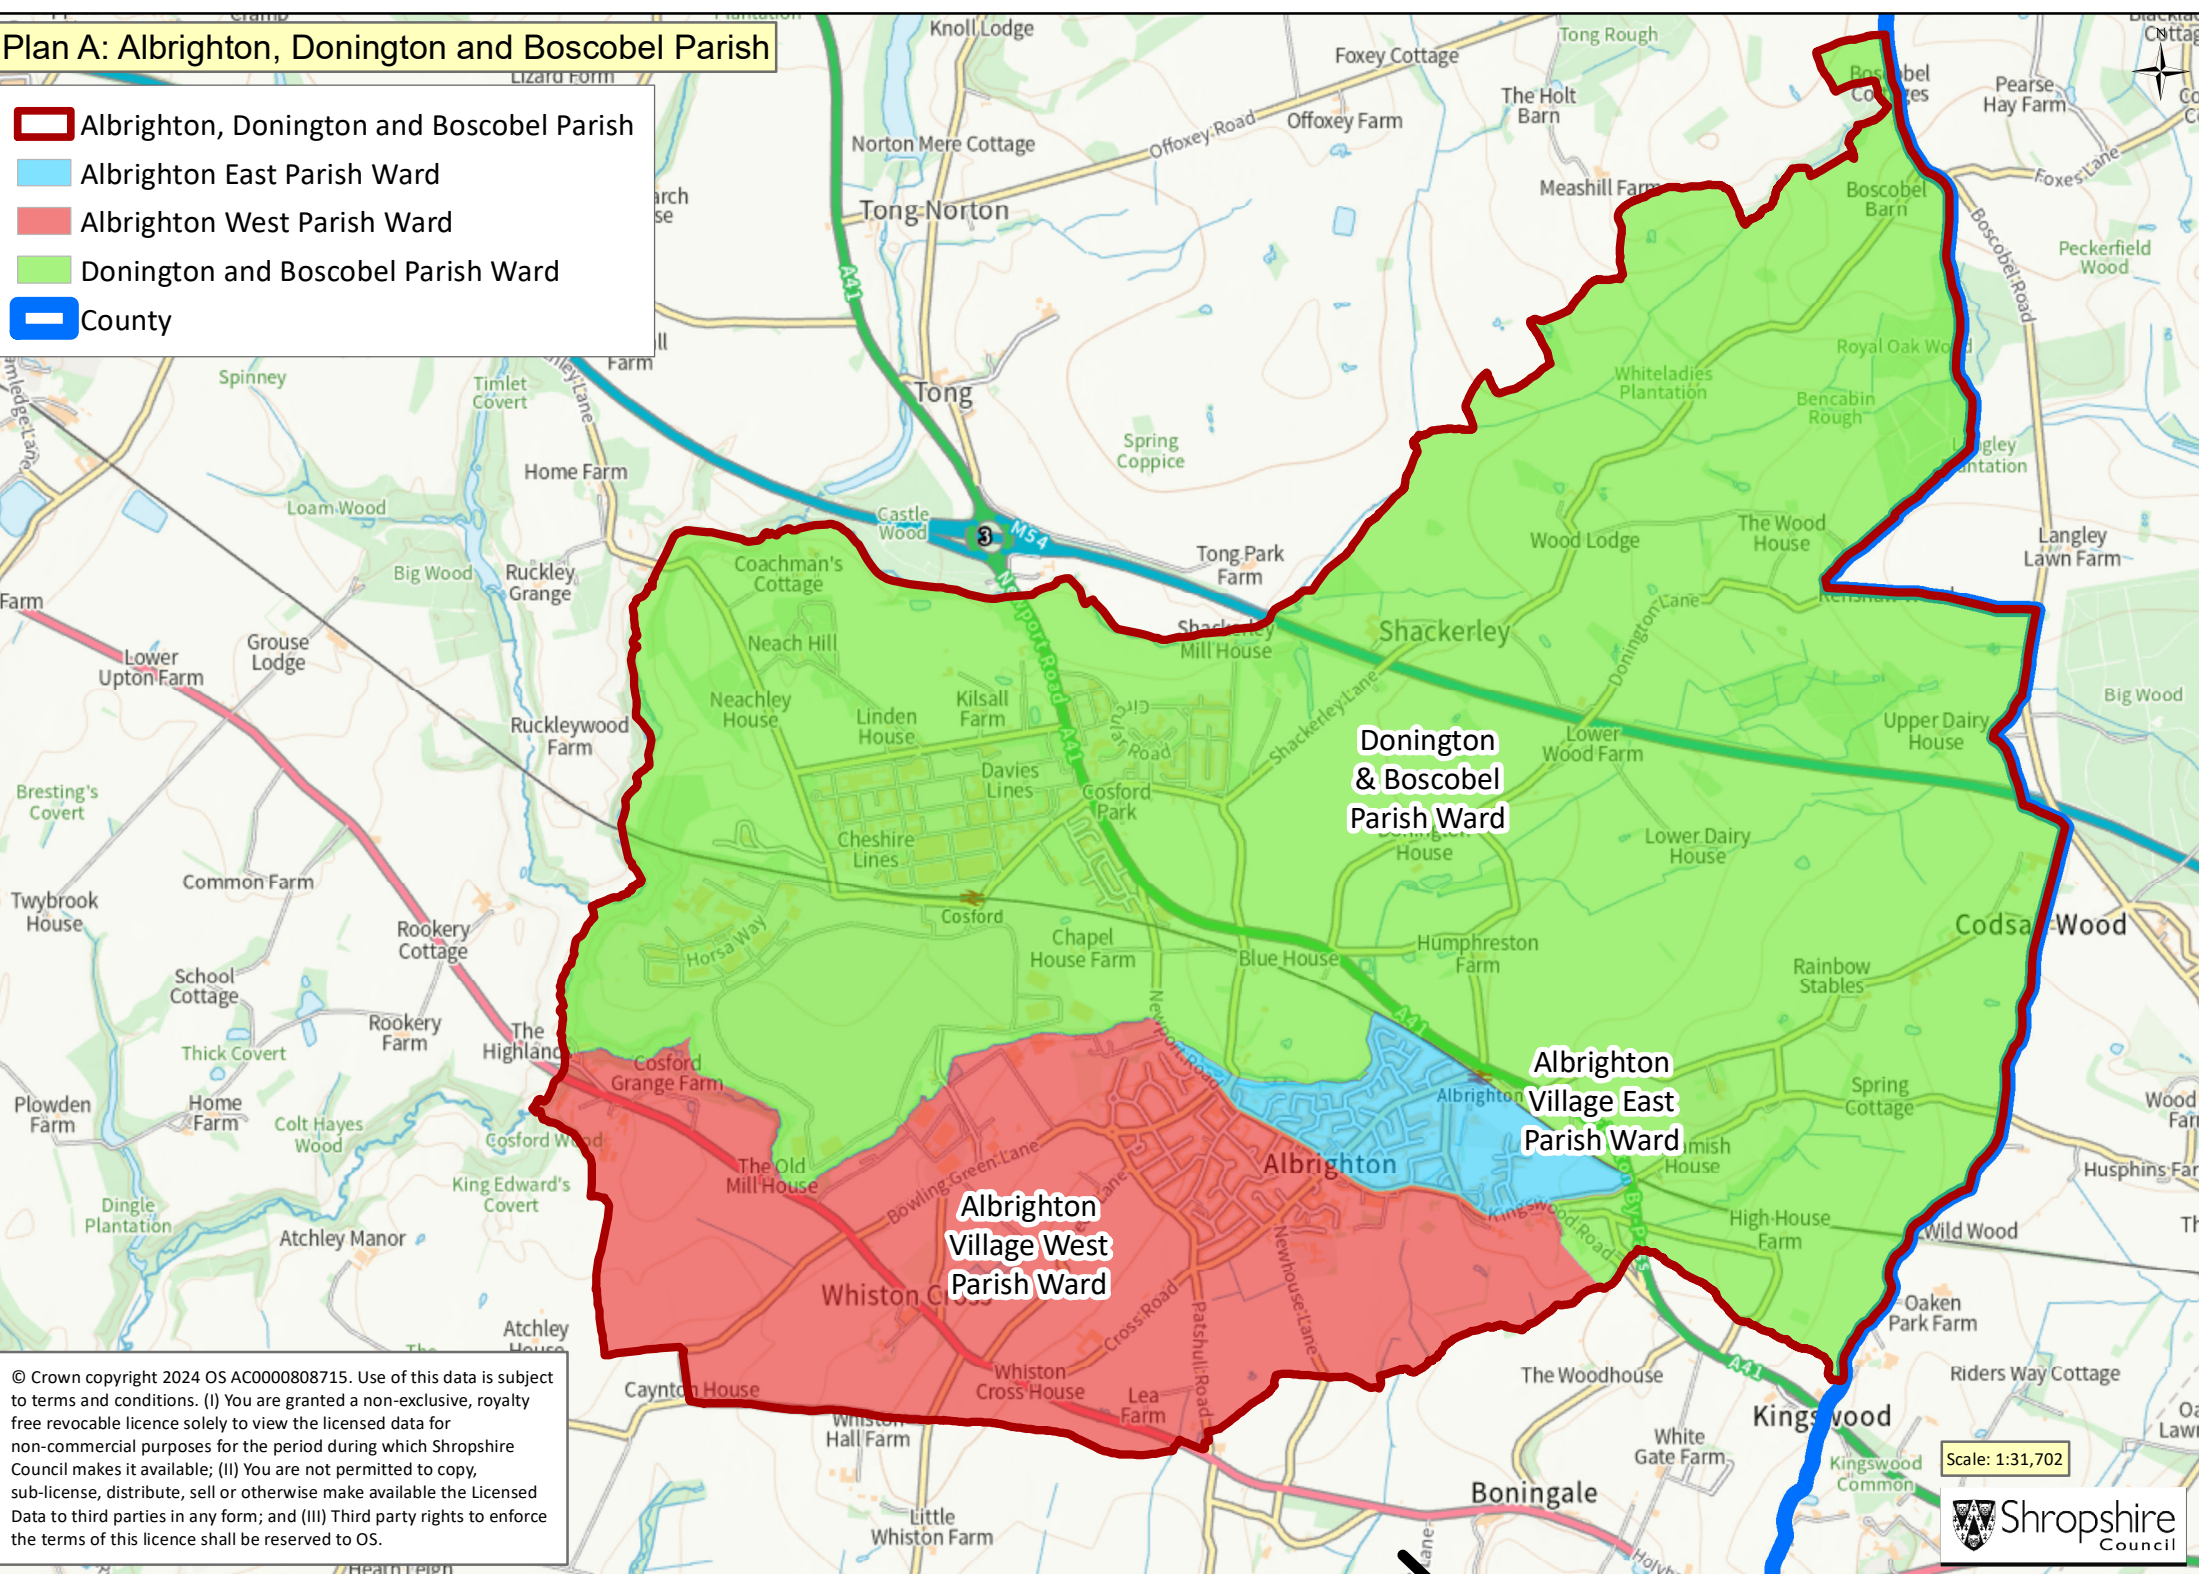

# Plan A: Albrighton, Donington and Boscobel Parish

- Albrighton, Donington and Boscobel Parish
- Albrighton East Parish Ward
- Albrighton West Parish Ward
- Donington and Boscobel Parish Ward
- County

© Crown copyright 2024 OS AC0000808715. Use of this data is subject to terms and conditions. (I) You are granted a non-exclusive, royalty free revocable licence solely to view the licensed data for non-commercial purposes for the period during which Shropshire Council makes it available; (II) You are not permitted to copy, sub-license, distribute, sell or otherwise make available the licensed Data to third parties in any form; and (III) Third party rights to enforce the terms of this licence shall be reserved to OS.